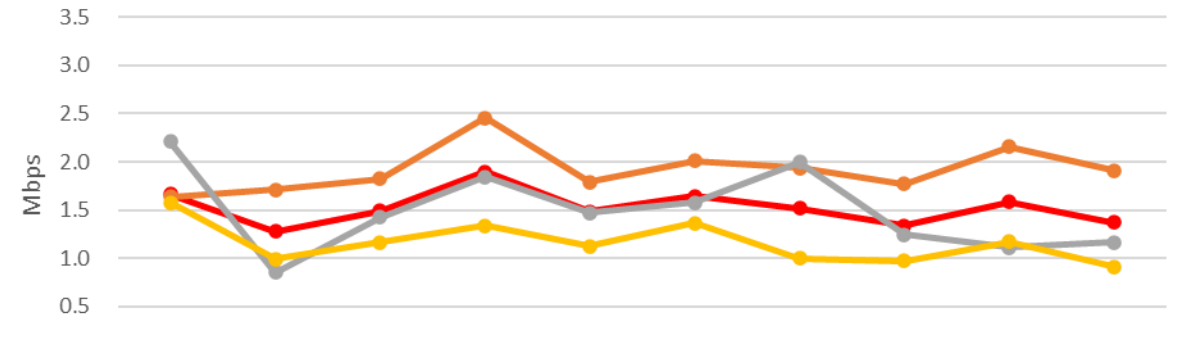

Average Upload Speed (Mbps)

	16-Aug-21	17-Aug-21	18-Aug-21	19-Aug-21	20-Aug-21	21-Aug-21	22-Aug-21	23-Aug-21	24-Aug-21	25-Aug-21
Total	1.7	1.3	1.5	1.9	1.5	1.6	1.5	1.3	1.6	1.4
Les Cayes	1.6	1.7	1.8	2.5	1.8	2.0	1.9	1.8	2.2	1.9
Miragoane	2.2	0.9	1.4	1.8	1.5	1.6	2.0	1.2	1.1	1.2
Rural	1.6	1.0	1.2	1.3	1.1	1.4	1.0	1.0	1.2	0.9