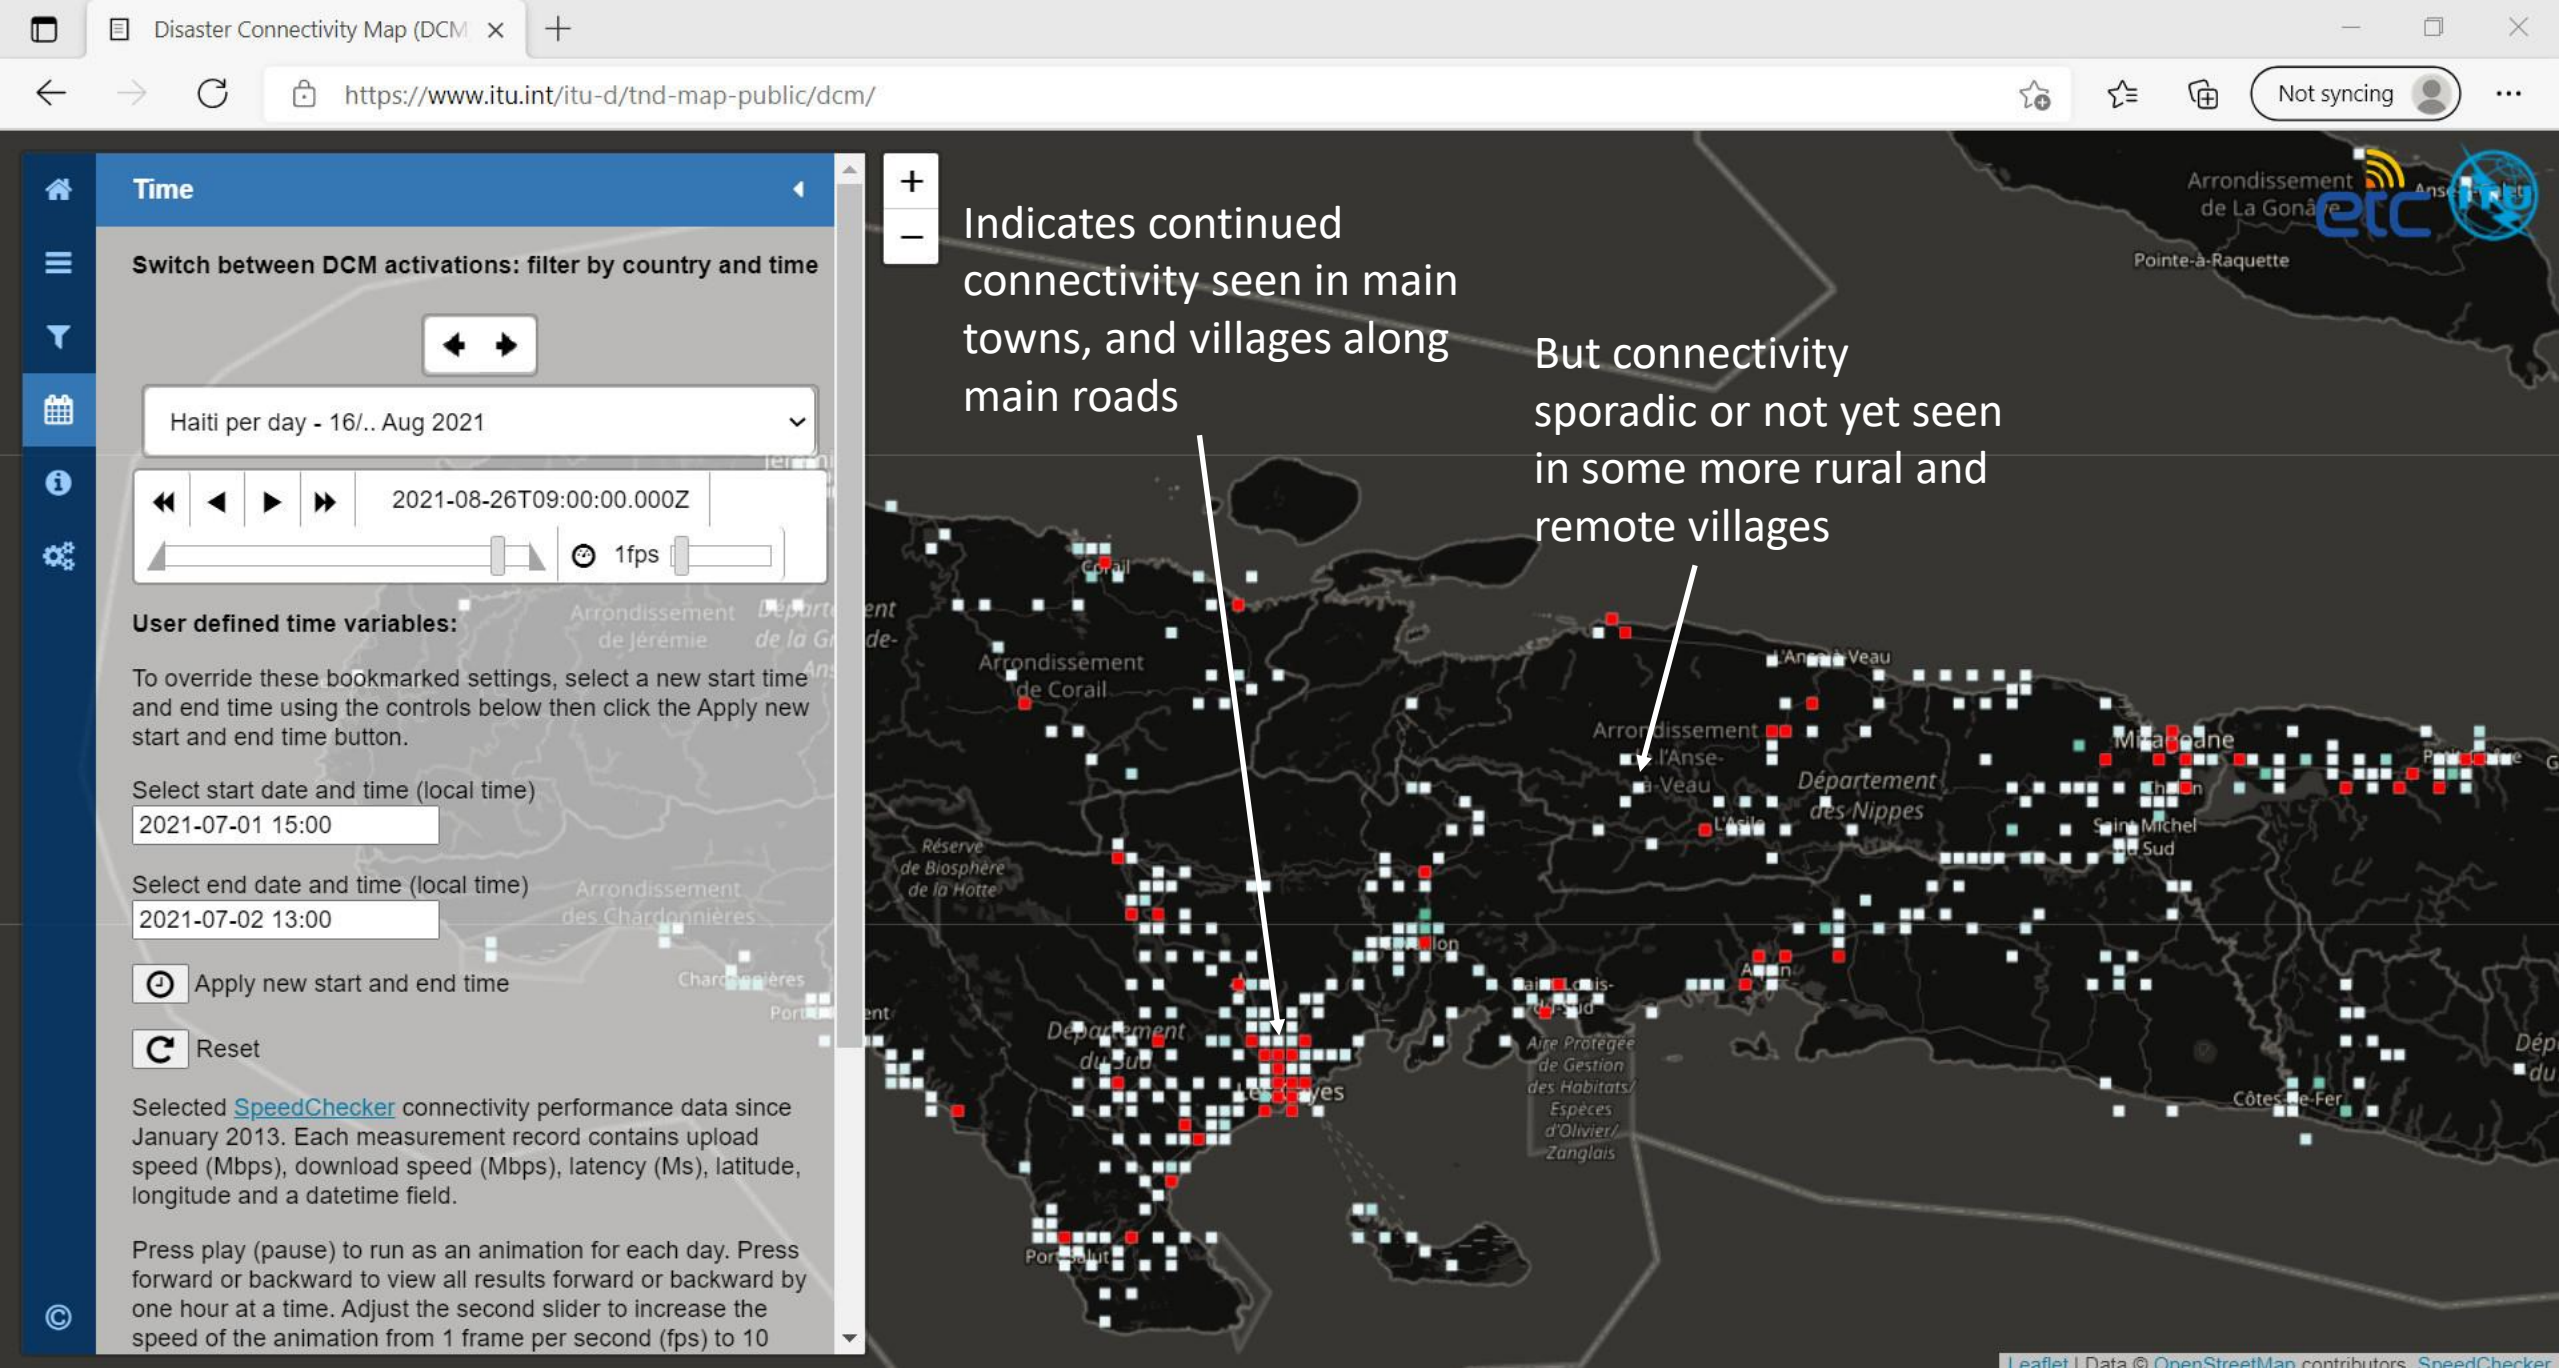

White/green squares show the rolling baseline

Rolling Baseline map layer, which cumulatively includes all data collected, updated automatically every hour.

Red squares show where measurements were received in the last 1 hour, or 24 hour period

White/green squares show the rolling baseline

Comparison of latest results against baseline, highlights where connectivity not seen compared to the baseline

Click the Haiti per day – 16/..Aug 2021 option from the drop-down list in the Time tab to recentre the map and reset the time period.

Select **SpeedChecker (Latest, Per Day)** layer from the Map Layers tab, and **Haiti per day – 16/..Aug 2021** from the Time tab.

Map Layers

Choose base layers and overlay map layers:

- OpenStreetMap
- OpenStreetMap HOT
- OpenStreetMap Gray
- OpenStreetMap Dark
- Population Density
- DCM Infrastructure
- DCM Connectivity
- Ookla Speedtest
- Speedchecker (Rolling Baseline)
- Speedchecker (Latest, Per Day)
- Speedchecker (Latest, Per Hour)
- DCM Mauritius

Click the Speedchecker (Latest, Per Day) layer from the Map Layers tab to show the data in 24 hour time periods.

Select **SpeedChecker (Latest, Per Day)** layer from the Map Layers tab, and **Haiti per day – 16/..Aug 2021** from the Time tab.