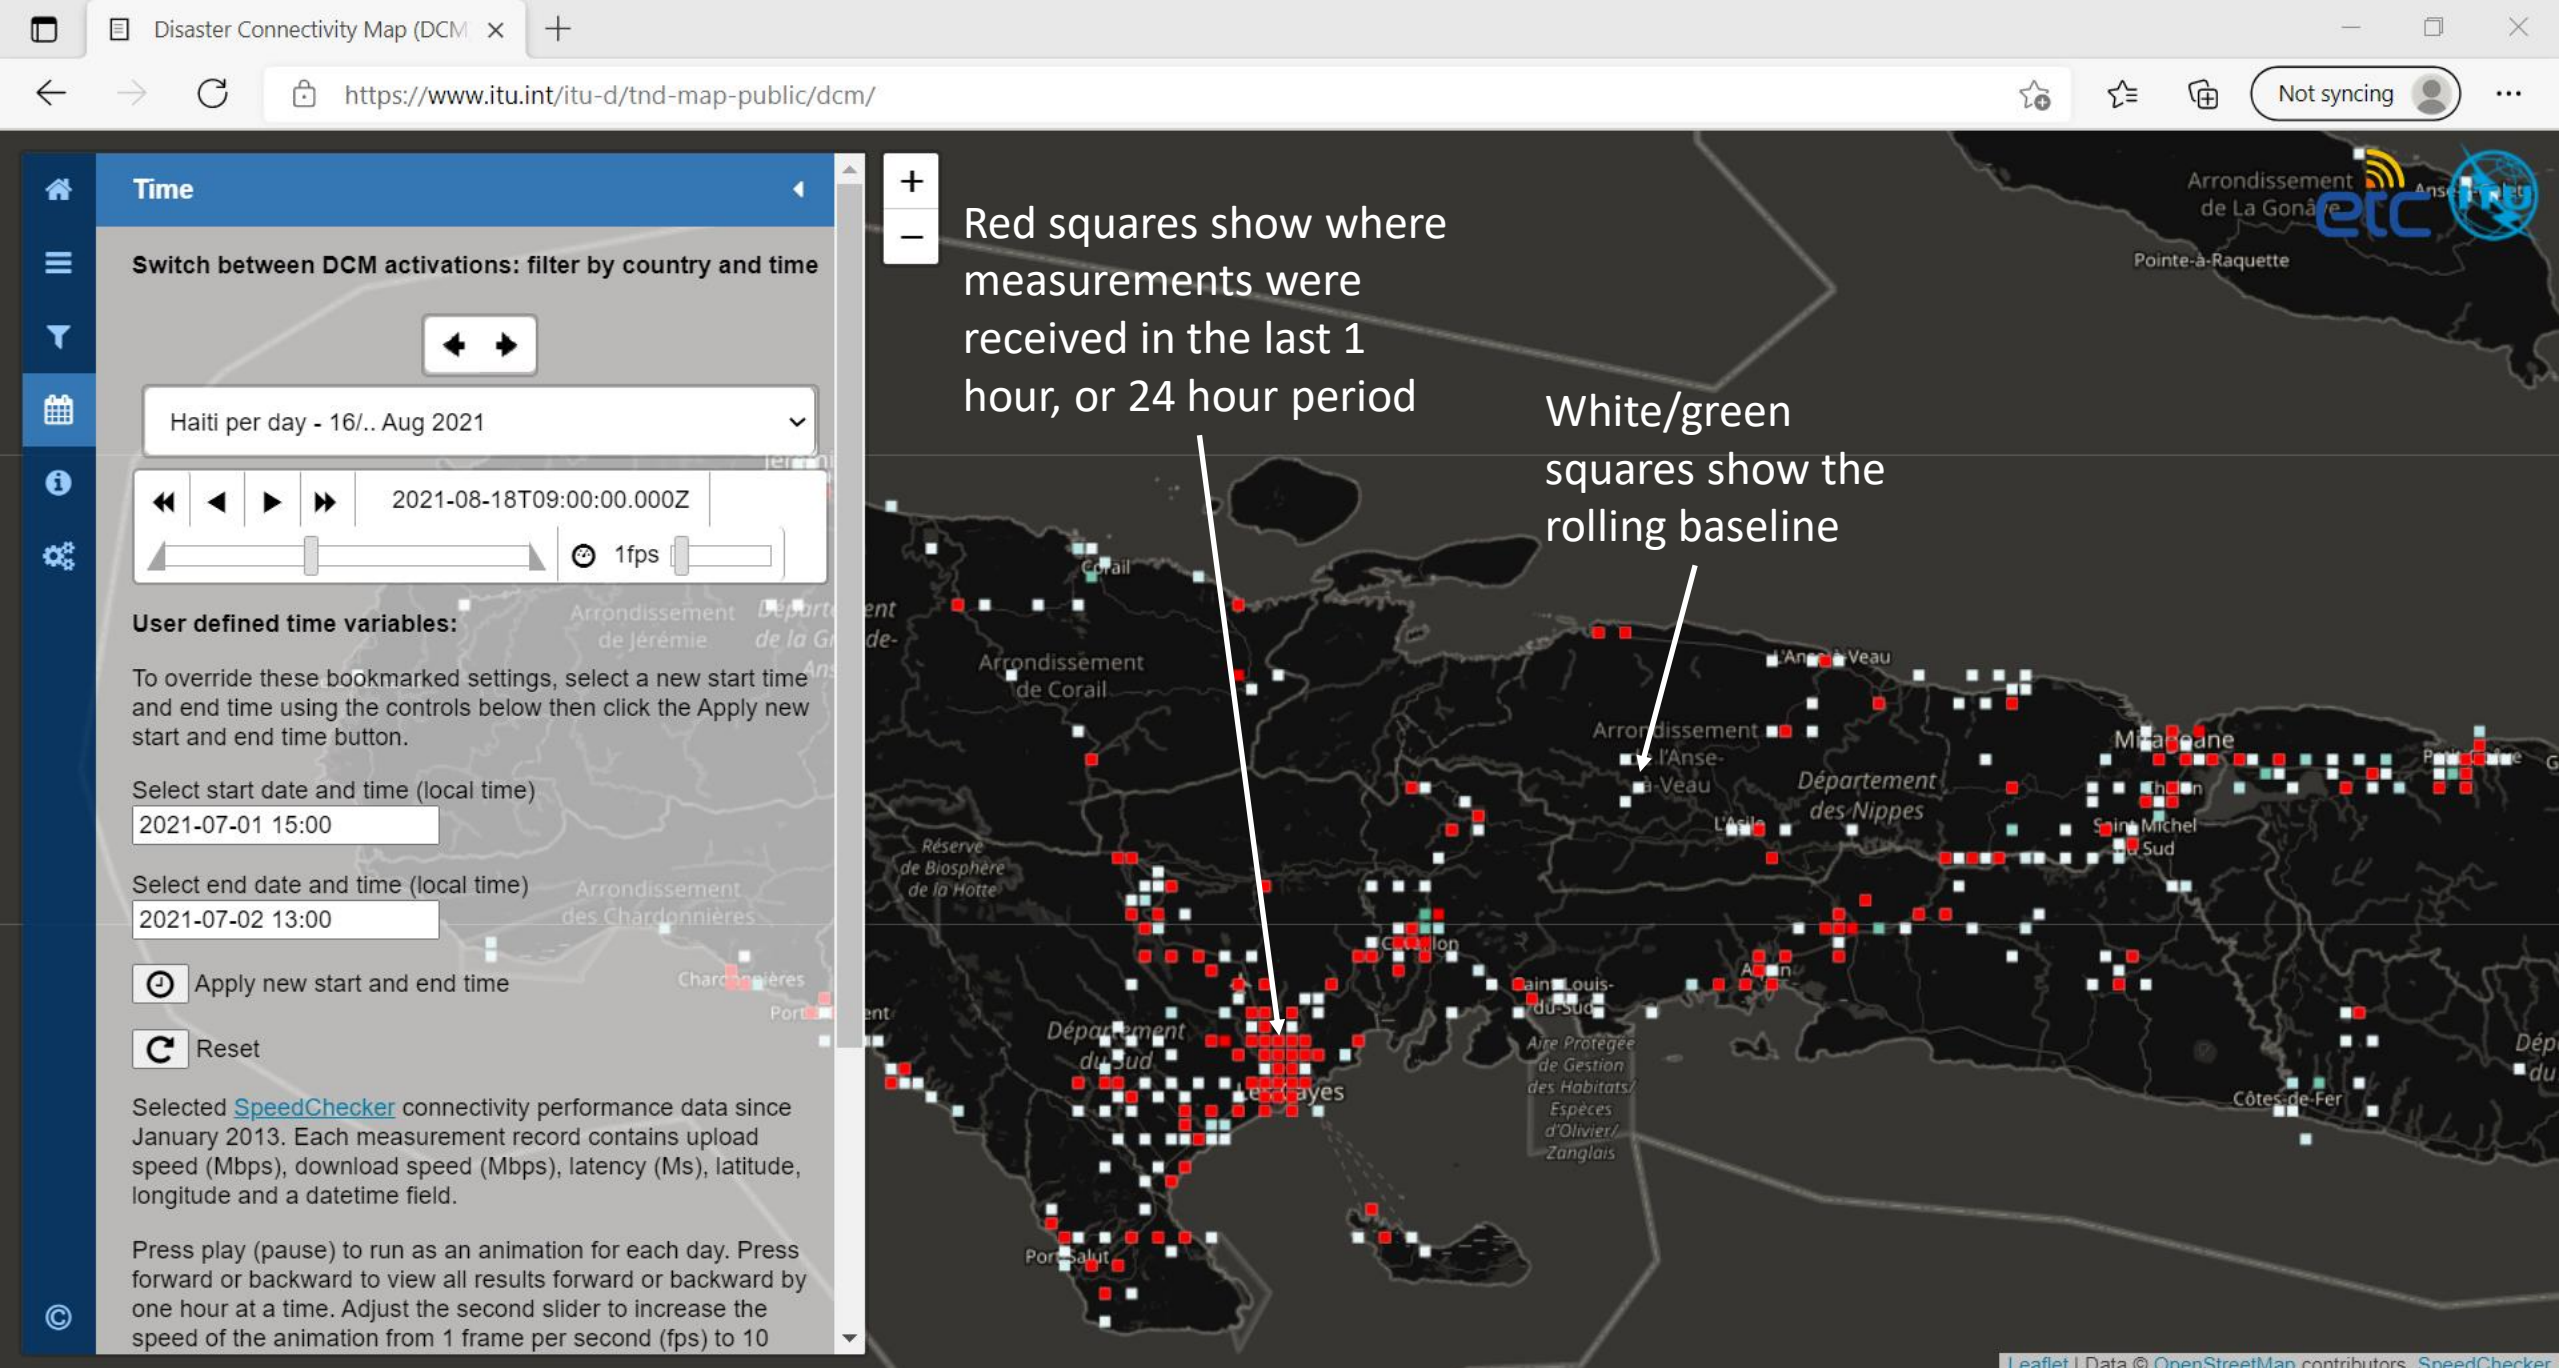

Map Layers

Choose base layers and overlay map layers:

- OpenStreetMap
- OpenStreetMap HOT
- OpenStreetMap Gray
- OpenStreetMap Dark
- Population Density
- DCM Infrastructure
- DCM Connectivity
- Ookla Speedtest
- Speedchecker (Rolling Baseline)
- Speedchecker (Latest, Per Day)
- Speedchecker (Latest, Per Hour)
- DCM Mauritius

White/green squares show the rolling baseline

Rolling Baseline map layer, which cumulatively includes all data collected, updated automatically every hour.

Red squares show where measurements were received in the last 1 hour, or 24 hour period

White/green squares show the rolling baseline

Comparison of latest results against baseline, highlights where connectivity not seen compared to the baseline

Click the Haiti per day – 16/..Aug 2021 option from the drop-down list in the Time tab to recentre the map and reset the time period.

Click the Speedchecker (Latest, Per Day) layer from the Map Layers tab to show the data in 24 hour time periods.

Select **SpeedChecker (Latest, Per Day)** layer from the Map Layers tab, and **Haiti per day – 16/..Aug 2021** from the Time tab.