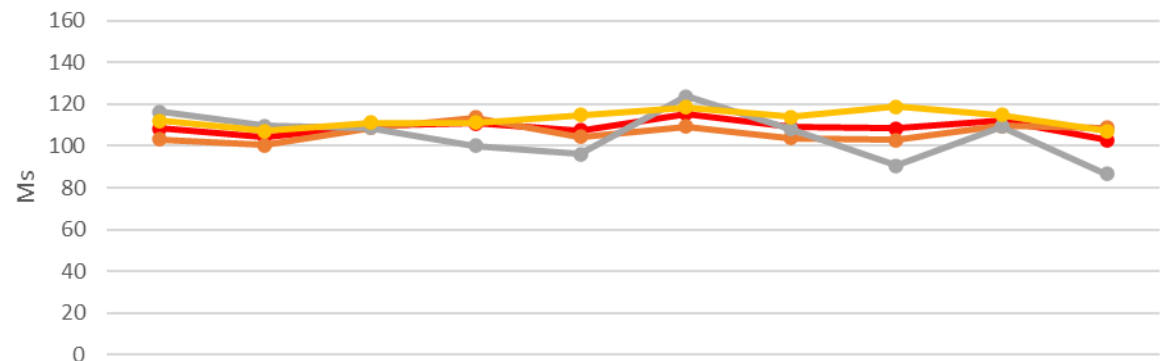

Average Latency (Ms)

	16-Aug-21	17-Aug-21	18-Aug-21	19-Aug-21	20-Aug-21	21-Aug-21	22-Aug-21	23-Aug-21	24-Aug-21	25-Aug-21
Total	108.3	104.6	109.8	111.0	107.4	115.6	109.0	108.4	112.1	102.8
Les Cayes	103.2	100.4	108.6	113.7	104.3	109.3	103.9	102.9	109.7	108.9
Miragoane	116.4	109.7	108.8	100.2	96.1	123.7	108.0	90.7	109.4	86.8
Rural	112.0	107.2	111.1	111.2	115.0	118.5	114.0	118.9	115.0	107.3