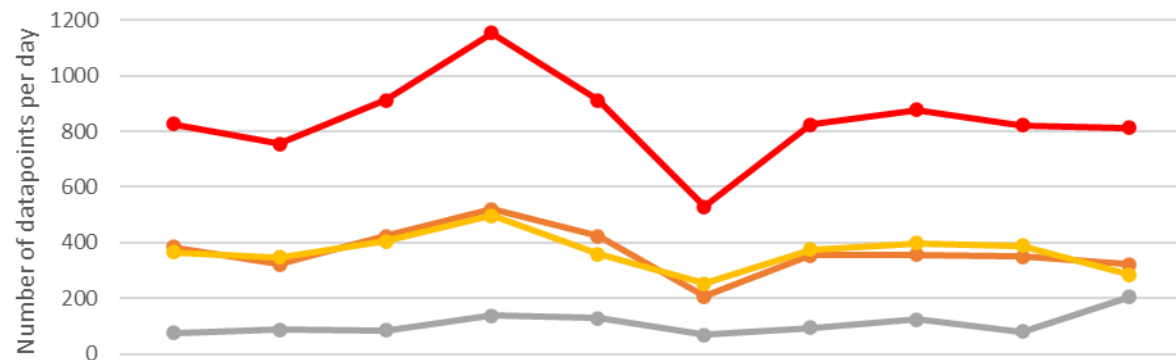

Comparison of latest results against baseline, highlights where connectivity has not been seen compared to the baseline

Datapoints per day

	16-Aug-21	17-Aug-21	18-Aug-21	19-Aug-21	20-Aug-21	21-Aug-21	22-Aug-21	23-Aug-21	24-Aug-21	25-Aug-21
Total	826	756	912	1154	911	529	825	878	821	813
Les Cayes	384	322	423	520	424	207	355	357	350	323
Miragoane	76	87	85	137	129	70	95	123	81	204
Rural	366	347	404	497	358	252	375	398	390	286