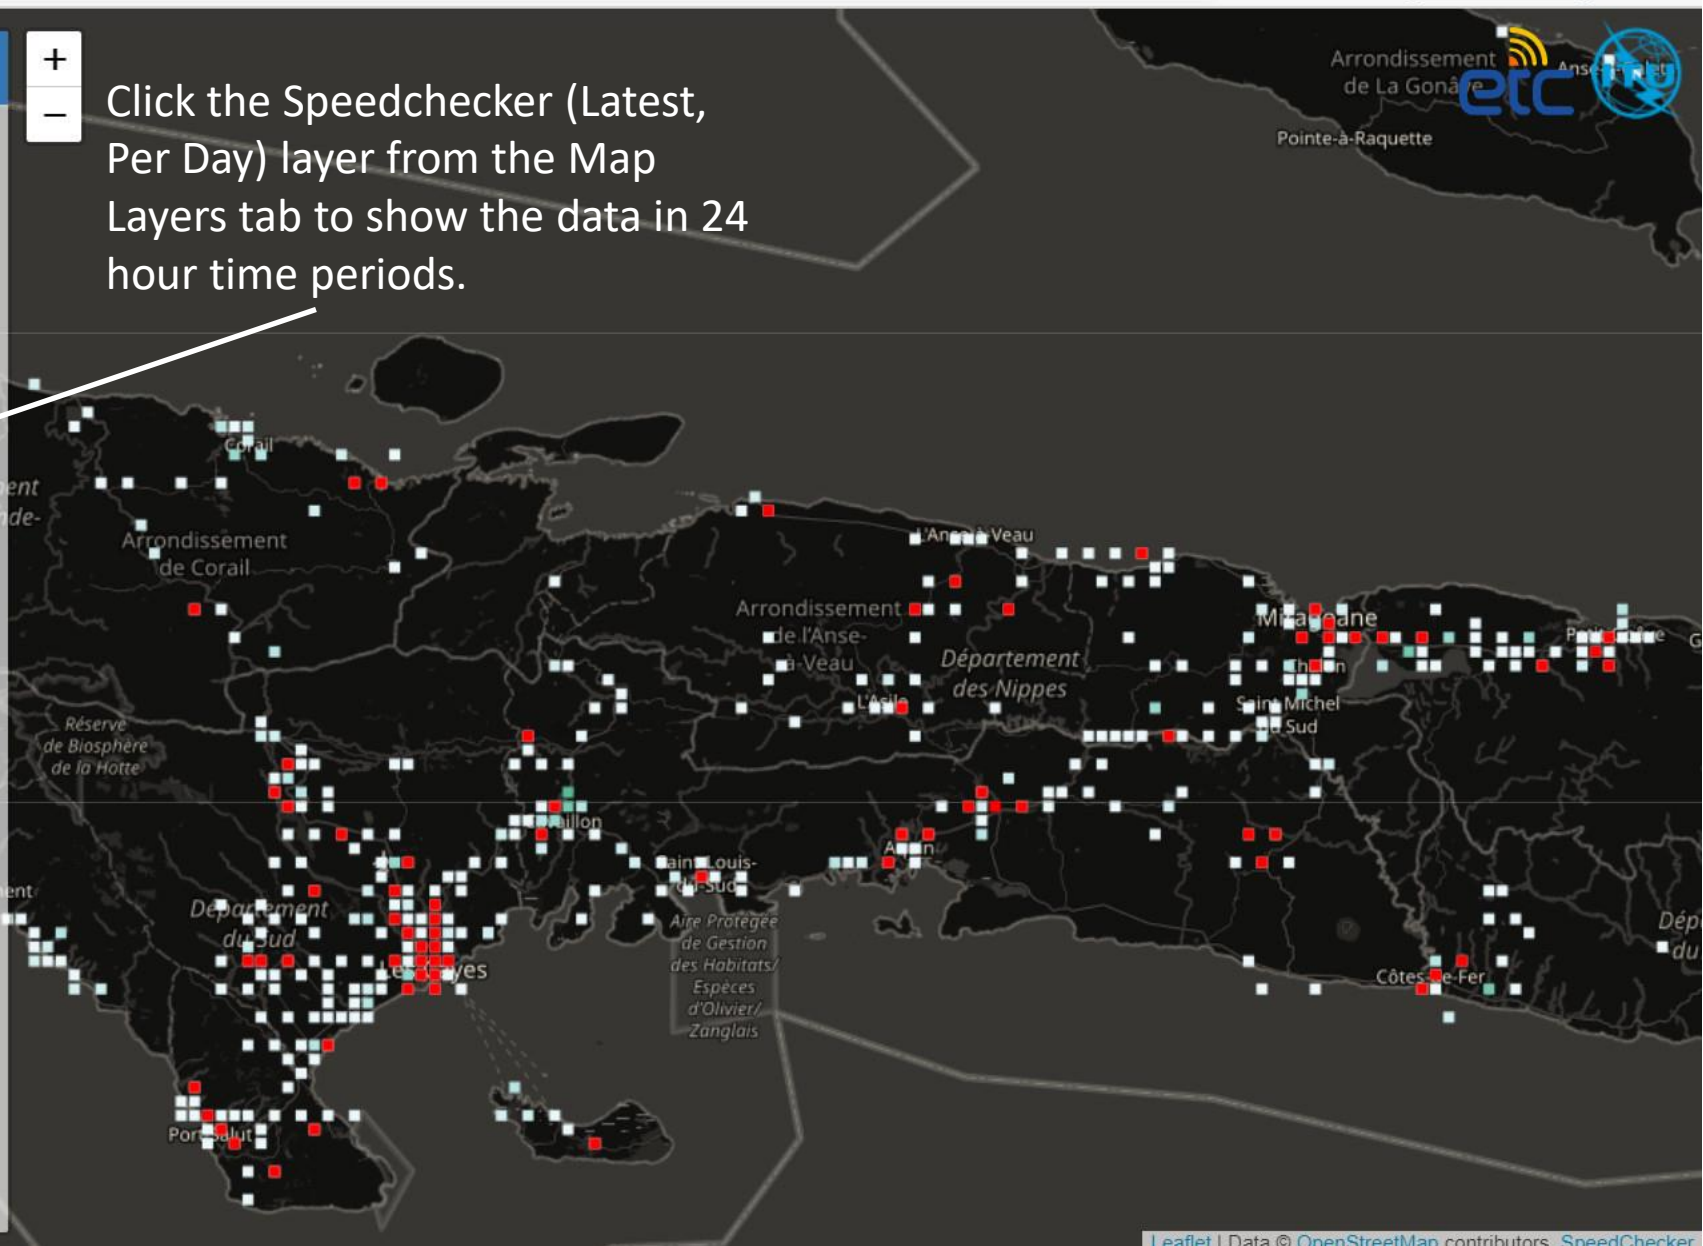

White/green squares show the rolling baseline

Rolling Baseline map layer, which cumulatively includes all data collected, updated automatically every hour.

Red squares show where measurements were received in the last 1 hour, or 24 hour period

White/green squares show the rolling baseline

Comparison of latest results against baseline, highlights where connectivity not seen compared to the baseline

Click the Haiti per day – 16/..Aug 2021 option from the drop-down list in the Time tab to recentre the map and reset the time period.

Select **SpeedChecker (Latest, Per Day)** layer from the Map Layers tab, and **Haiti per day – 16/..Aug 2021** from the Time tab.

Map Layers

Choose base layers and overlay map layers:

- OpenStreetMap
- OpenStreetMap HOT
- OpenStreetMap Gray
- OpenStreetMap Dark
- Population Density
- DCM Infrastructure
- DCM Connectivity
- Ookla Speedtest
- Speedchecker (Rolling Baseline)
- Speedchecker (Latest, Per Day)
- Speedchecker (Latest, Per Hour)
- DCM Mauritius

Click the Speedchecker (Latest, Per Day) layer from the Map Layers tab to show the data in 24 hour time periods.

Select **SpeedChecker (Latest, Per Day)** layer from the Map Layers tab, and **Haiti per day – 16/..Aug 2021** from the Time tab.