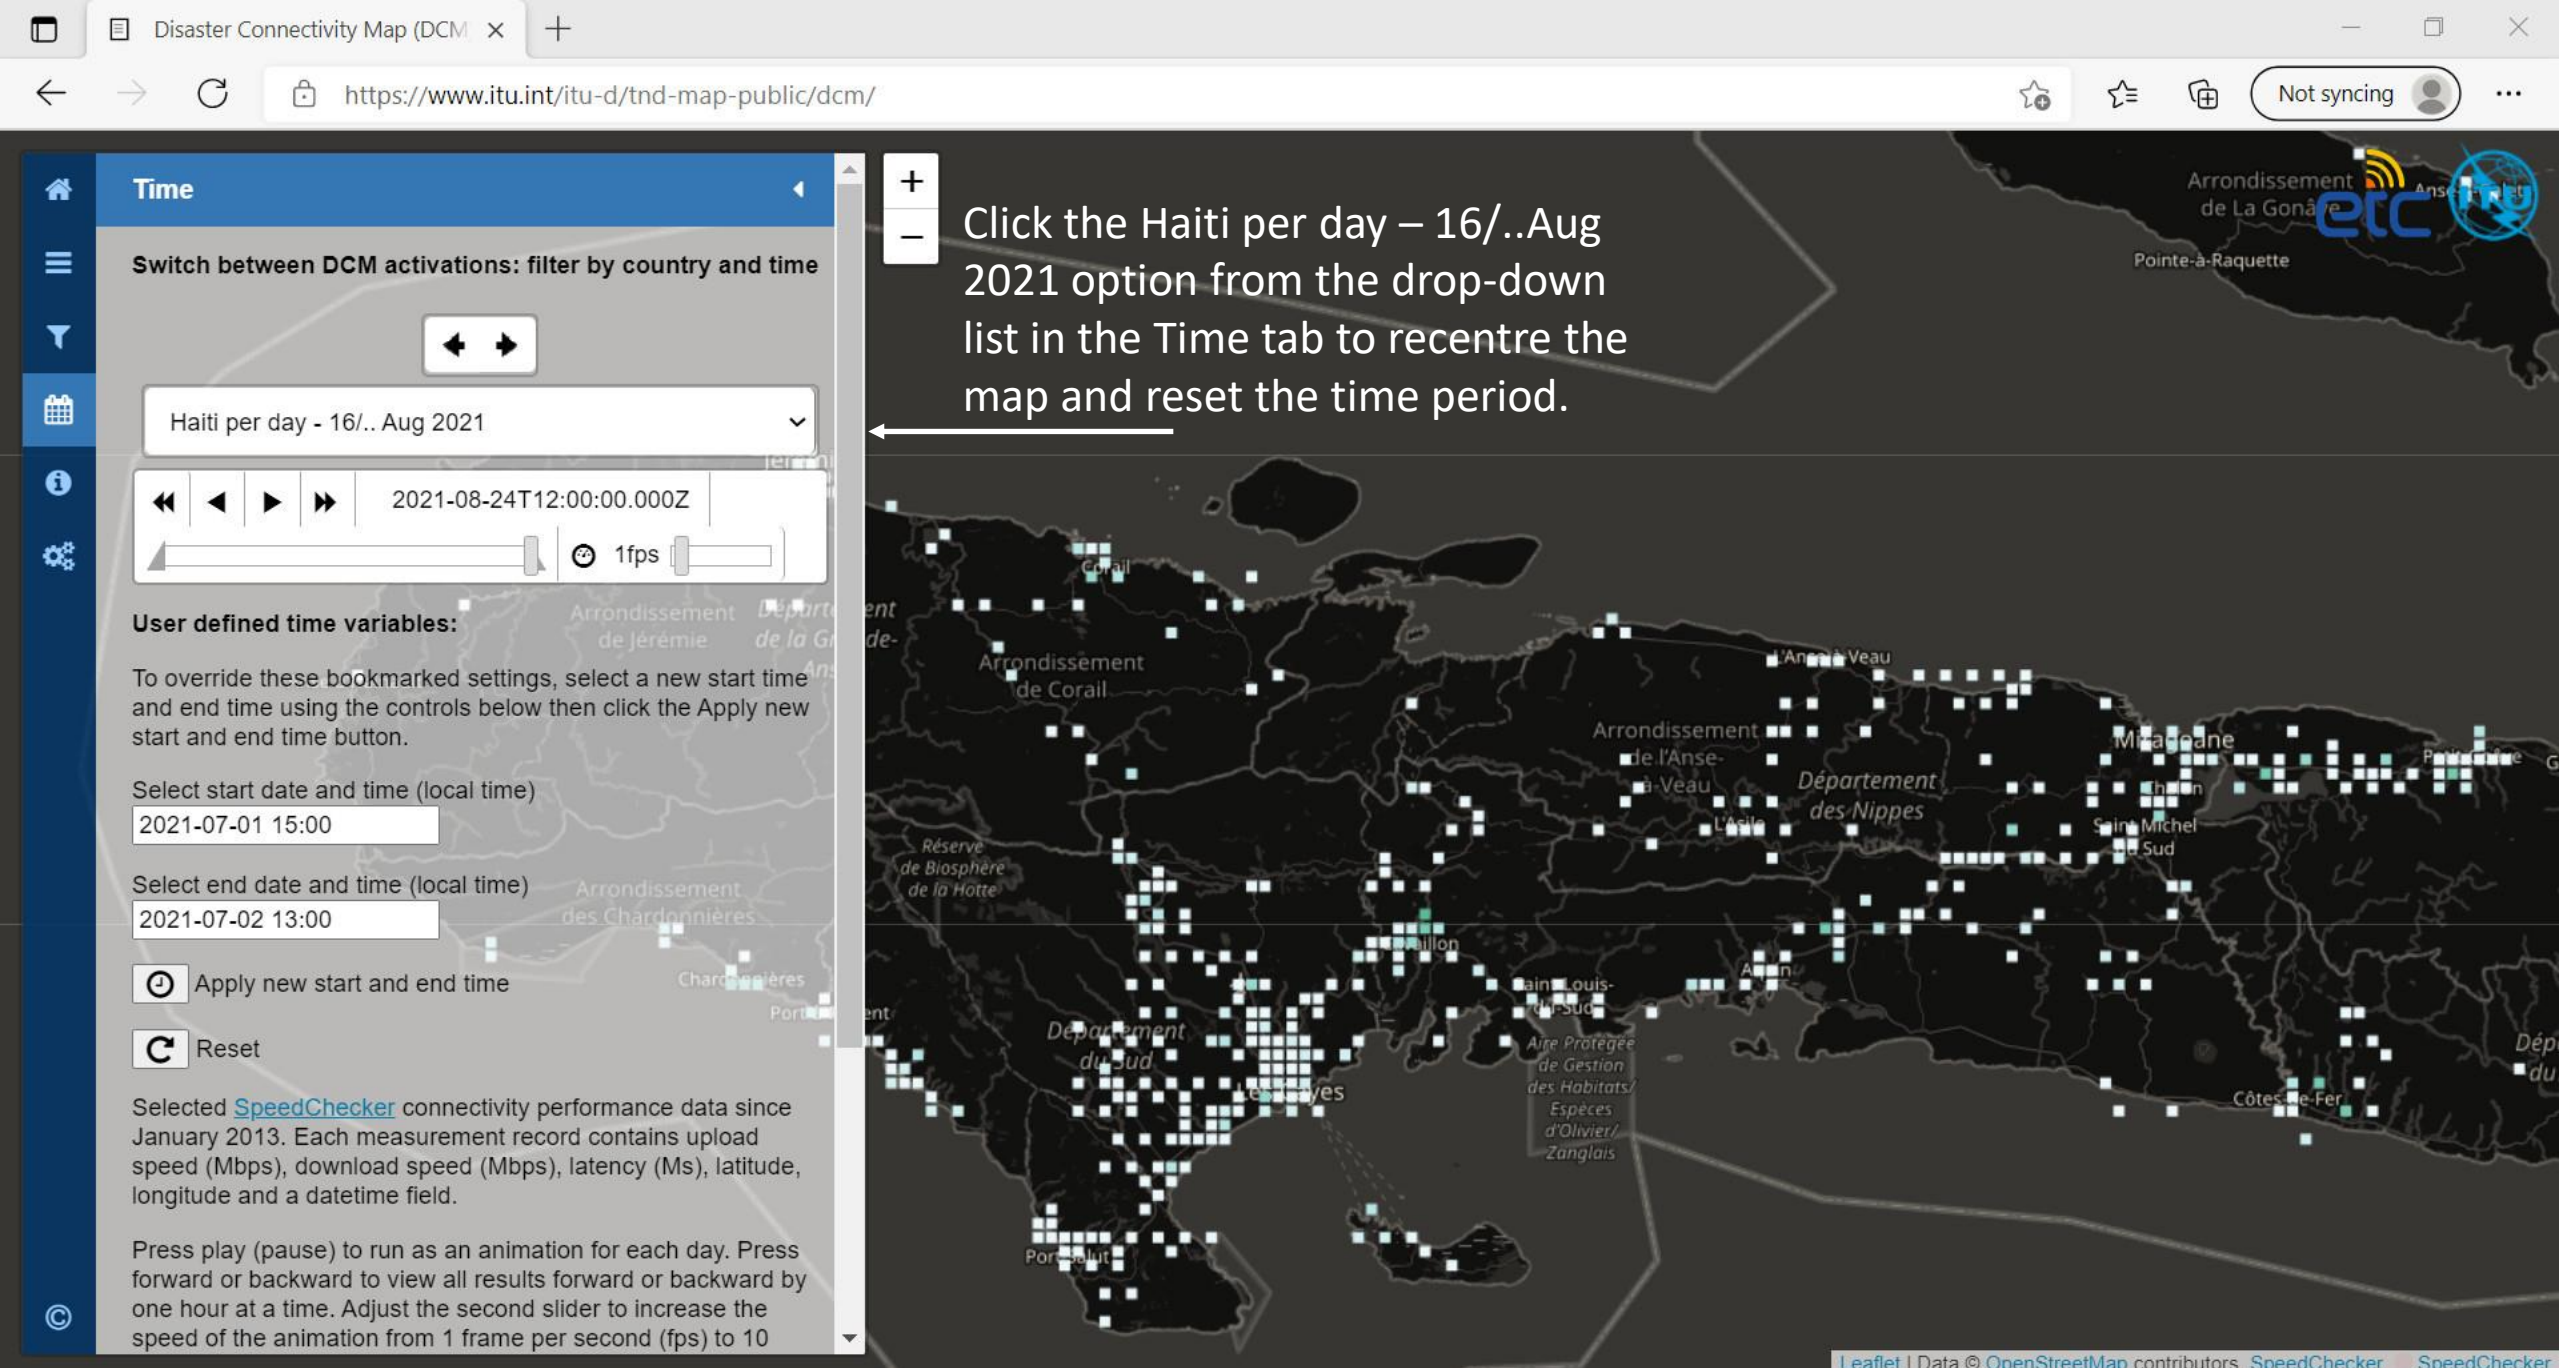

White/green squares show the rolling baseline

Rolling Baseline map layer, which cumulatively includes all data collected, updated automatically every hour.

Red squares show where measurements were received in the last 1 hour, or 24 hour period

White/green squares show the rolling baseline

Comparison of latest results against baseline, highlights where connectivity not seen compared to the baseline

Click the Haiti per day – 16/..Aug 2021 option from the drop-down list in the Time tab to recentre the map and reset the time period.

Select **SpeedChecker (Latest, Per Day)** layer from the Map Layers tab, and **Haiti per day – 16/..Aug 2021** from the Time tab.

Map Layers

Choose base layers and overlay map layers:

- OpenStreetMap
- OpenStreetMap HOT
- OpenStreetMap Gray
- OpenStreetMap Dark
- Population Density
- DCM Infrastructure
- DCM Connectivity
- Ookla Speedtest
- Speedchecker (Rolling Baseline)
- Speedchecker (Latest, Per Day)
- Speedchecker (Latest, Per Hour)
- DCM Mauritius

Click the Speedchecker (Latest, Per Day) layer from the Map Layers tab to show the data in 24 hour time periods.

Select **SpeedChecker (Latest, Per Day)** layer from the Map Layers tab, and **Haiti per day – 16/..Aug 2021** from the Time tab.