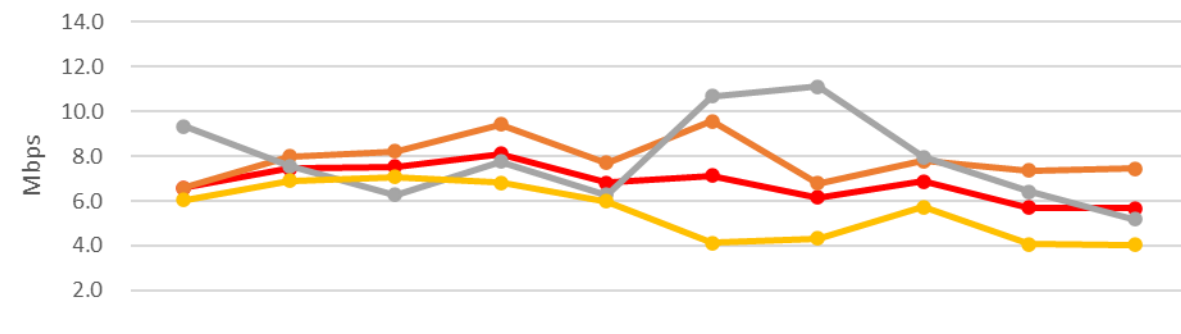

Average Download Speed (Mbps)

	16-Aug-21	17-Aug-21	18-Aug-21	19-Aug-21	20-Aug-21	21-Aug-21	22-Aug-21	23-Aug-21	24-Aug-21	25-Aug-21
Total	6.6	7.4	7.5	8.1	6.8	7.1	6.2	6.9	5.7	5.7
Les Cayes	6.6	8.0	8.2	9.4	7.7	9.6	6.8	7.8	7.3	7.5
Miragoane	9.3	7.6	6.3	7.8	6.3	10.7	11.1	8.0	6.4	5.2
Rural	6.1	6.9	7.1	6.8	6.0	4.1	4.3	5.7	4.1	4.0