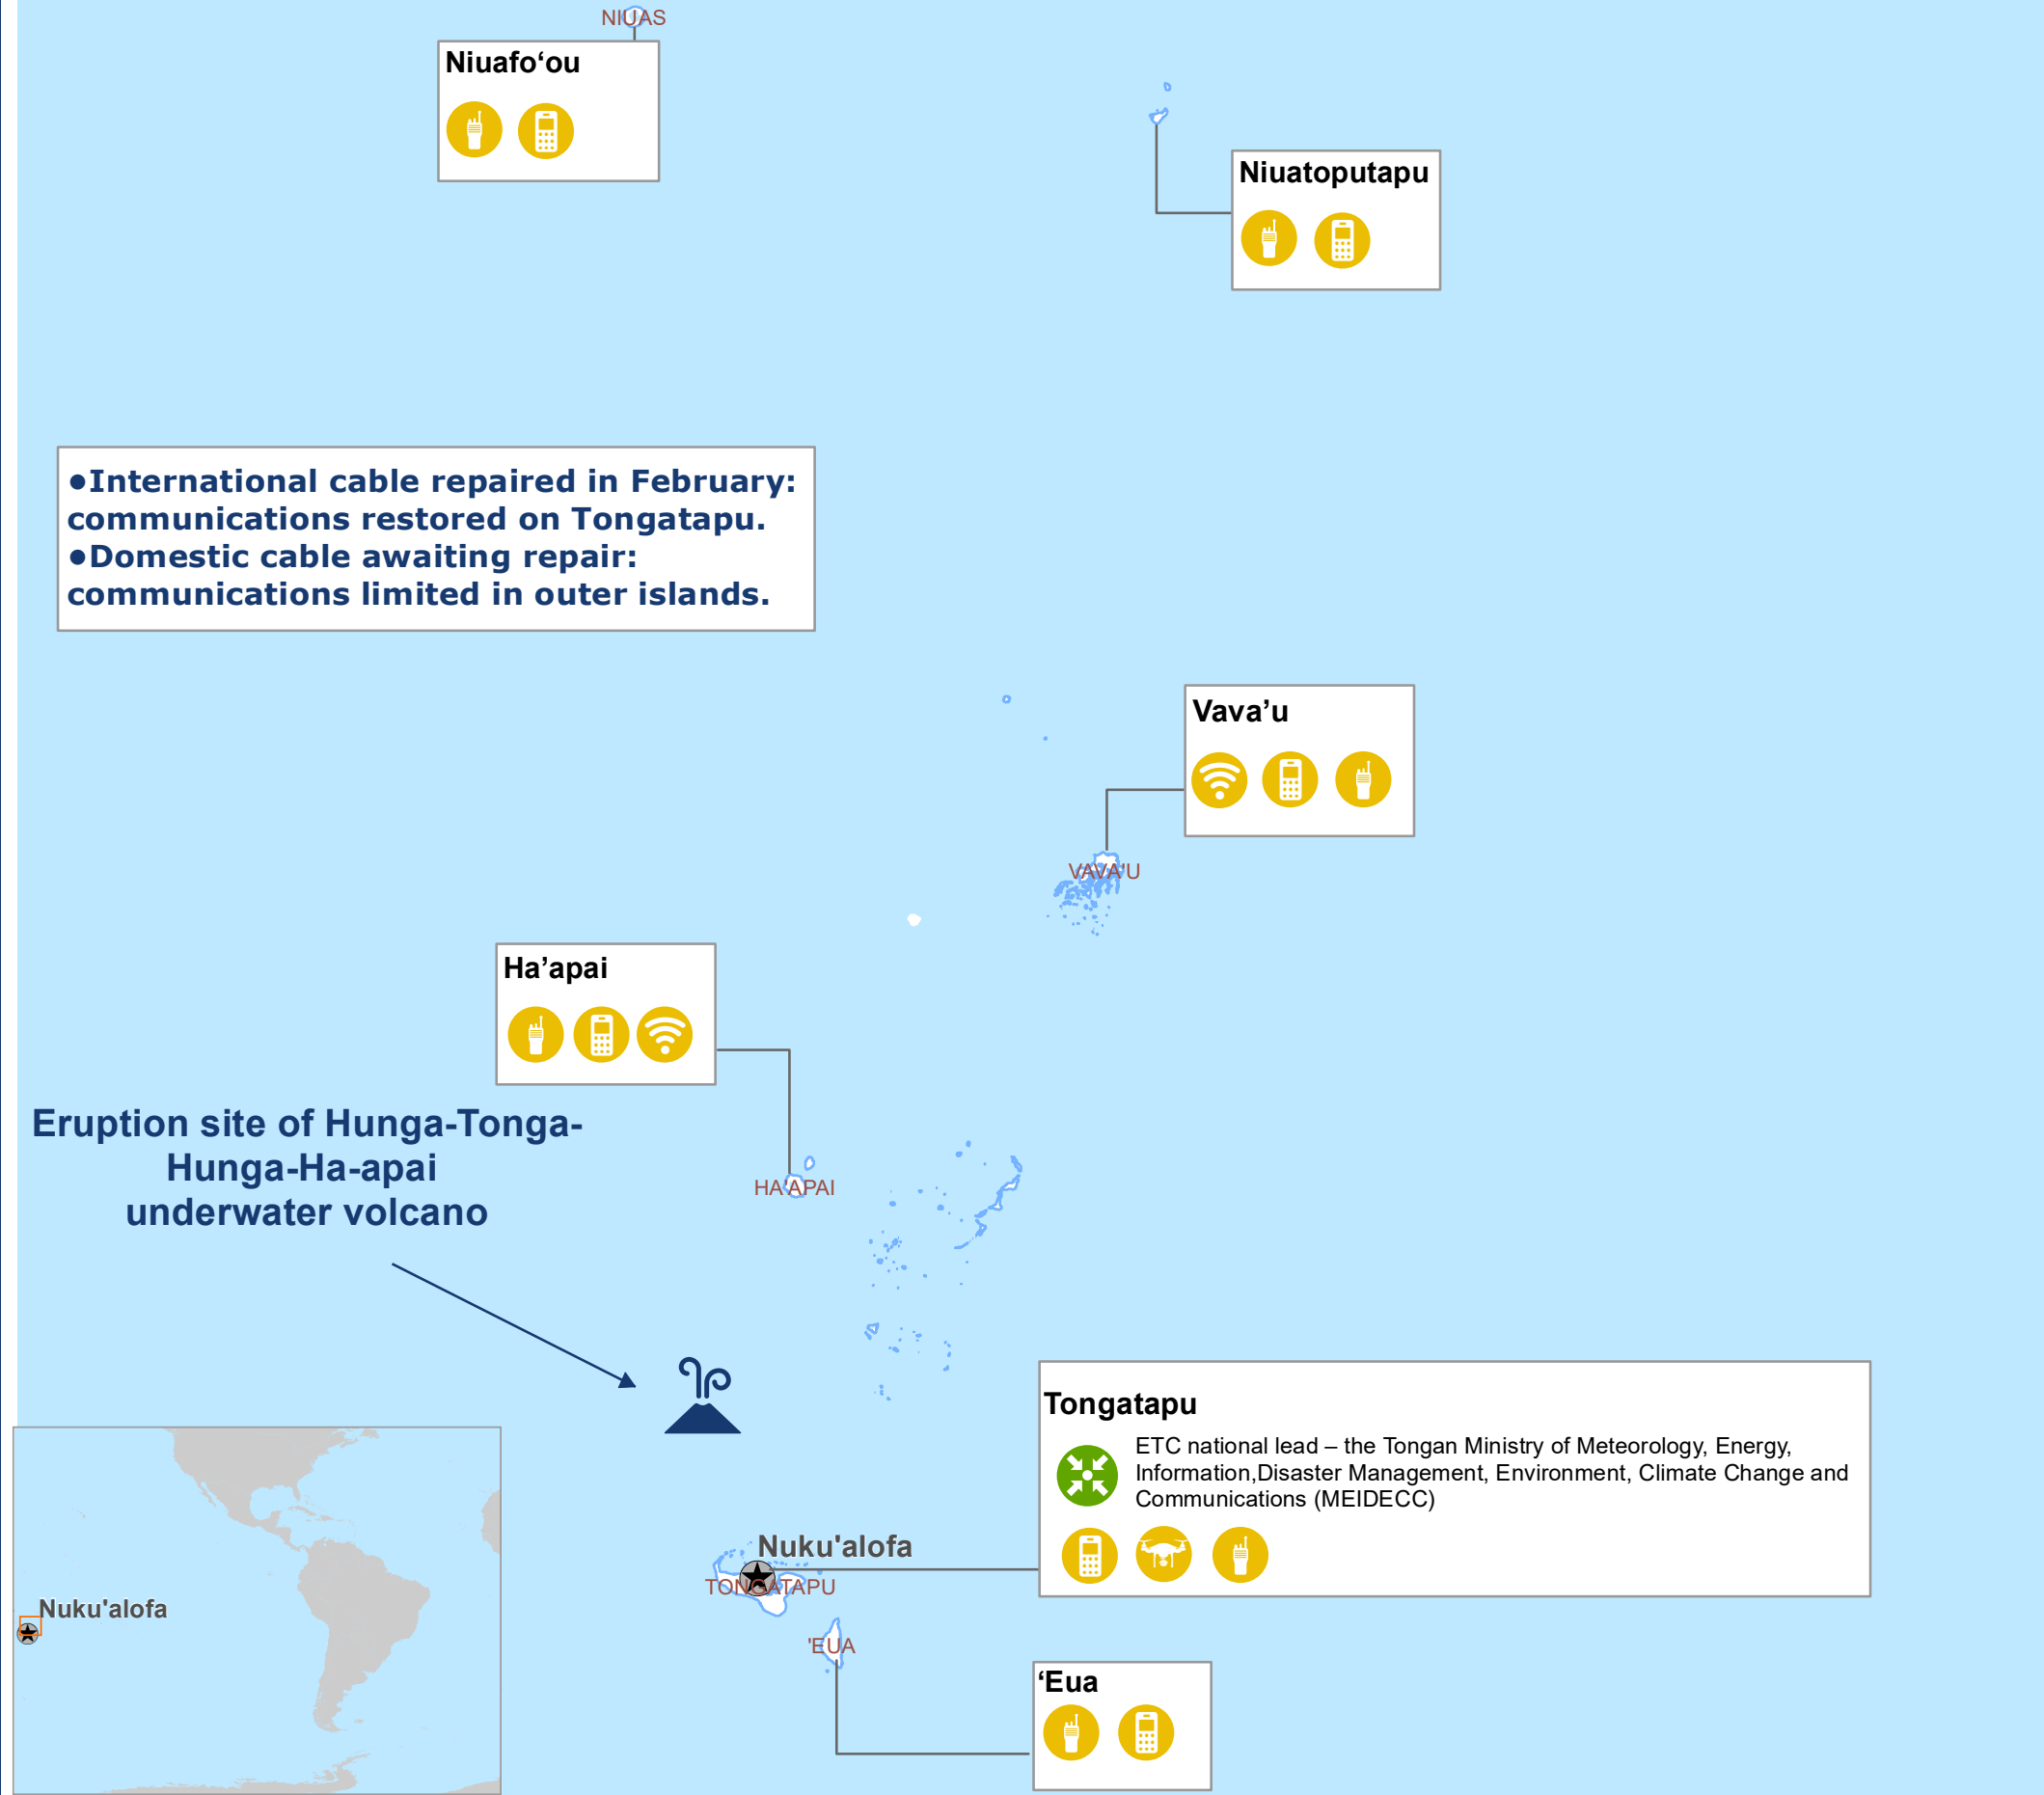

ETC Activated

ON 15 JANUARY 2022

The eruption of the Hunga-Tonga-Hunga-Ha'apai undersea volcano on 15 January severed the undersea communications cable. As of 22 February, the international section of the cable has been repaired and international communications on Tongatapu restored. Communications with the outer islands are not yet restored. The domestic section of cable linking these islands with Tongatapu will take until late 2022 to repair

ETC funding appeal

Received: US\$250,000 from CERF & US\$217,000 from the Government of Japan

Partner Organizations

9

Tonga National Emergency Management Office, University of the South Pacific, International Telecommunication Union, Télécoms Sans Frontières, World Food Programme, Iridium, Government of Luxembourg, NORCAP, Aviasist.

ETC Coordinator: John Dovale (Fiji)
Global ETC IMO: Elizabeth Millership (UAE)
Email: Pacific.ETC@wfp.org
For more information:
<https://www.etcluster.org/emergency/tonga-volcanic-eruptionsunami>

The designations employed and the presentation of material in the map(s) do not imply the expression of any opinion on the part of WFP concerning the legal or constitutional status of any country, territory, city or sea, or concerning the delimitation of its frontiers or boundaries.

Data sources: WFP, UNGIWG, GeoNames, GAUL, OCHA
 Prepared by EME HQ GIS

● **International cable repaired in February: communications restored on Tongatapu.**
 ● **Domestic cable awaiting repair: communications limited in outer islands.**