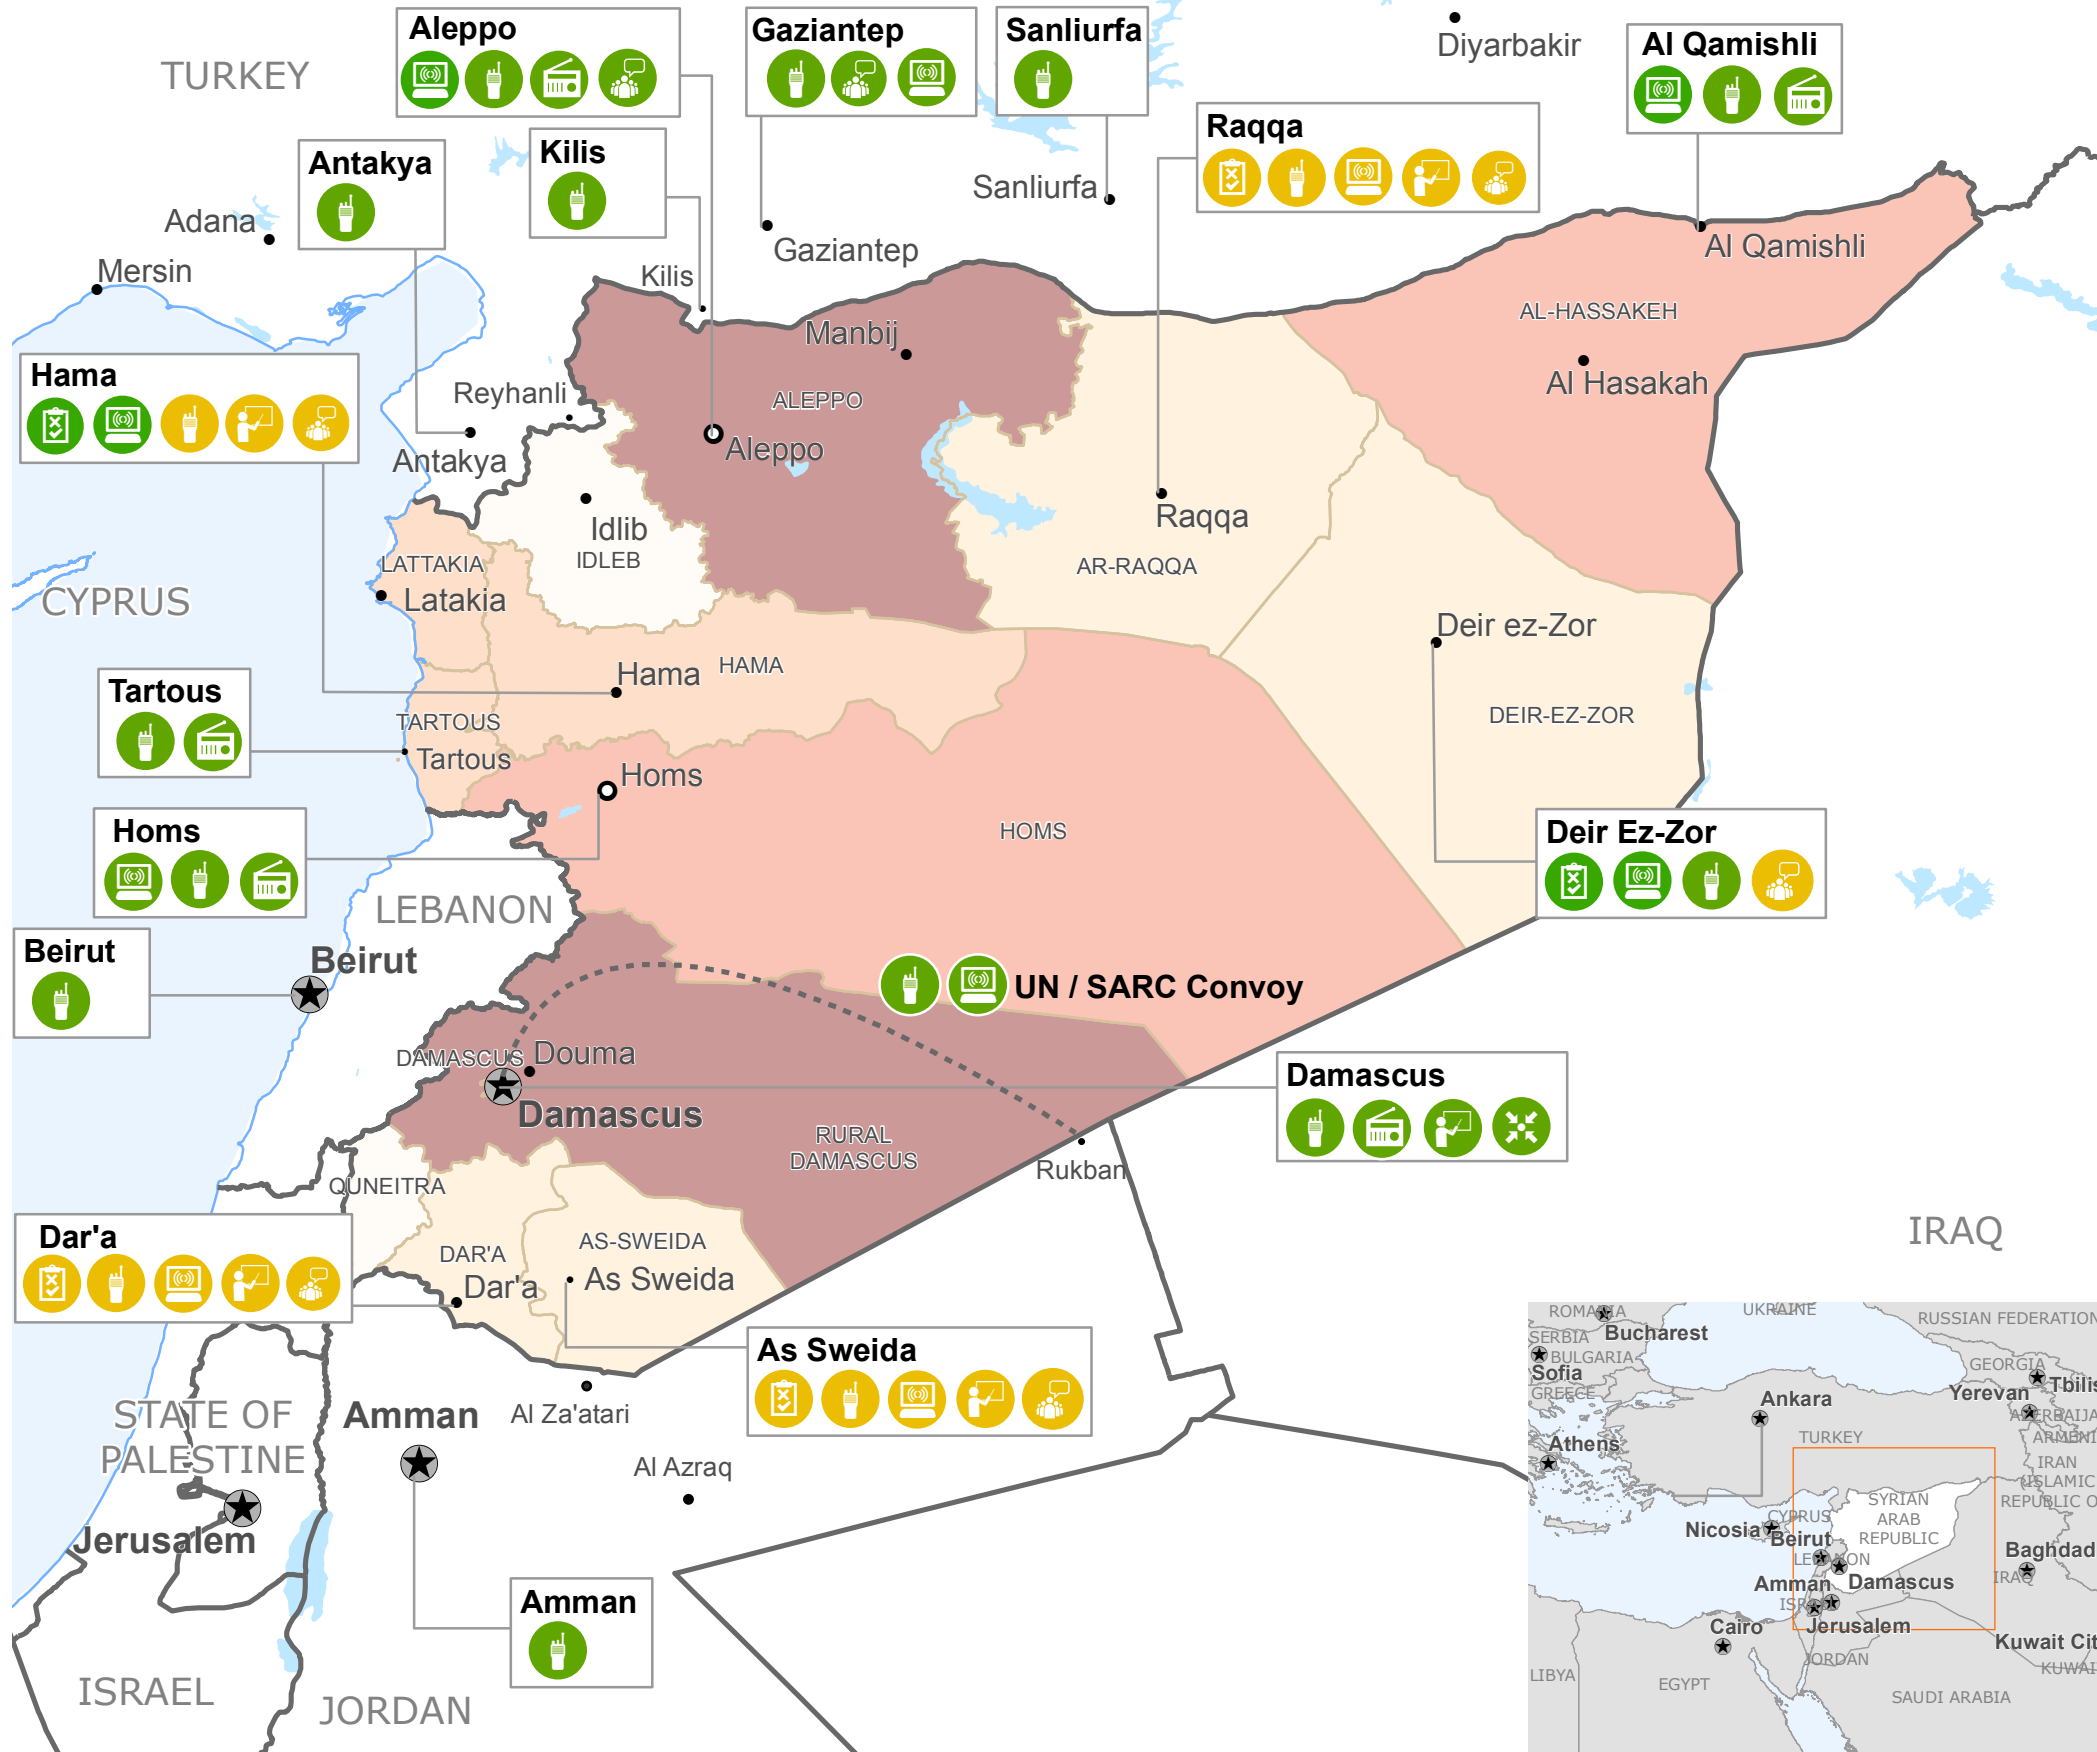

IASC LEVEL 3 EMERGENCY ETC ACTIVATED

IN JANUARY 2013

The ETC was activated in Syria on 14 January 2013 to provide common telecommunications services to the humanitarian community responding to the crisis both within Syria, and in surrounding countries. Lack of access, insecurity and governmental restrictions complicate efforts to expand ETC services.

ETC provides up to

- **6** Emergency communications support services to humanitarian organizations
- **13** Common operational areas

PARTNER ORGANIZATIONS

5 supporting ETC response in Syria

2020 ETC FUNDING APPEAL

100%

Received: USD 1 million

Requirement: USD 1 million

ETC Coordinator: Balamine Ouattara (Syria) and Ahmed Abdullah (Surrounding countries)

Email: Syria.ETC@wfp.org

For more information: www.etcluster.org/emergencies/syria-conflict

Assessment Mission	ICT Helpdesk	Internet	Service Provided	National Capital	No. of Humanitarian Organizations <table border="1"> <tr> <td>5 - 15</td> <td>36 - 45</td> </tr> <tr> <td>16 - 25</td> <td>46 - 55</td> </tr> <tr> <td>26 - 35</td> <td>56 - 64</td> </tr> </table>
Security Telecommunications (Radio)	Radio Training	Coordination	Service Planned	Major Town	
Radio Programming				Intermediate Town	
				International boundary	
				Undetermined boundary	
				Governorate boundary	

The designations employed and the presentation of material in the map(s) do not imply the expression of any opinion on the part of WFP concerning the legal or constitutional status of any country, territory, city or sea, or concerning the delimitation of its frontiers or boundaries.

This dashboard is based on the best information available at the time of production. Provision of the services included are dependent upon funding and access conditions. Locations are proposed only and subject to final confirmation with humanitarian partners.

Data sources: WFP, UNGIWG, GeoNames, GAUL, OCHA