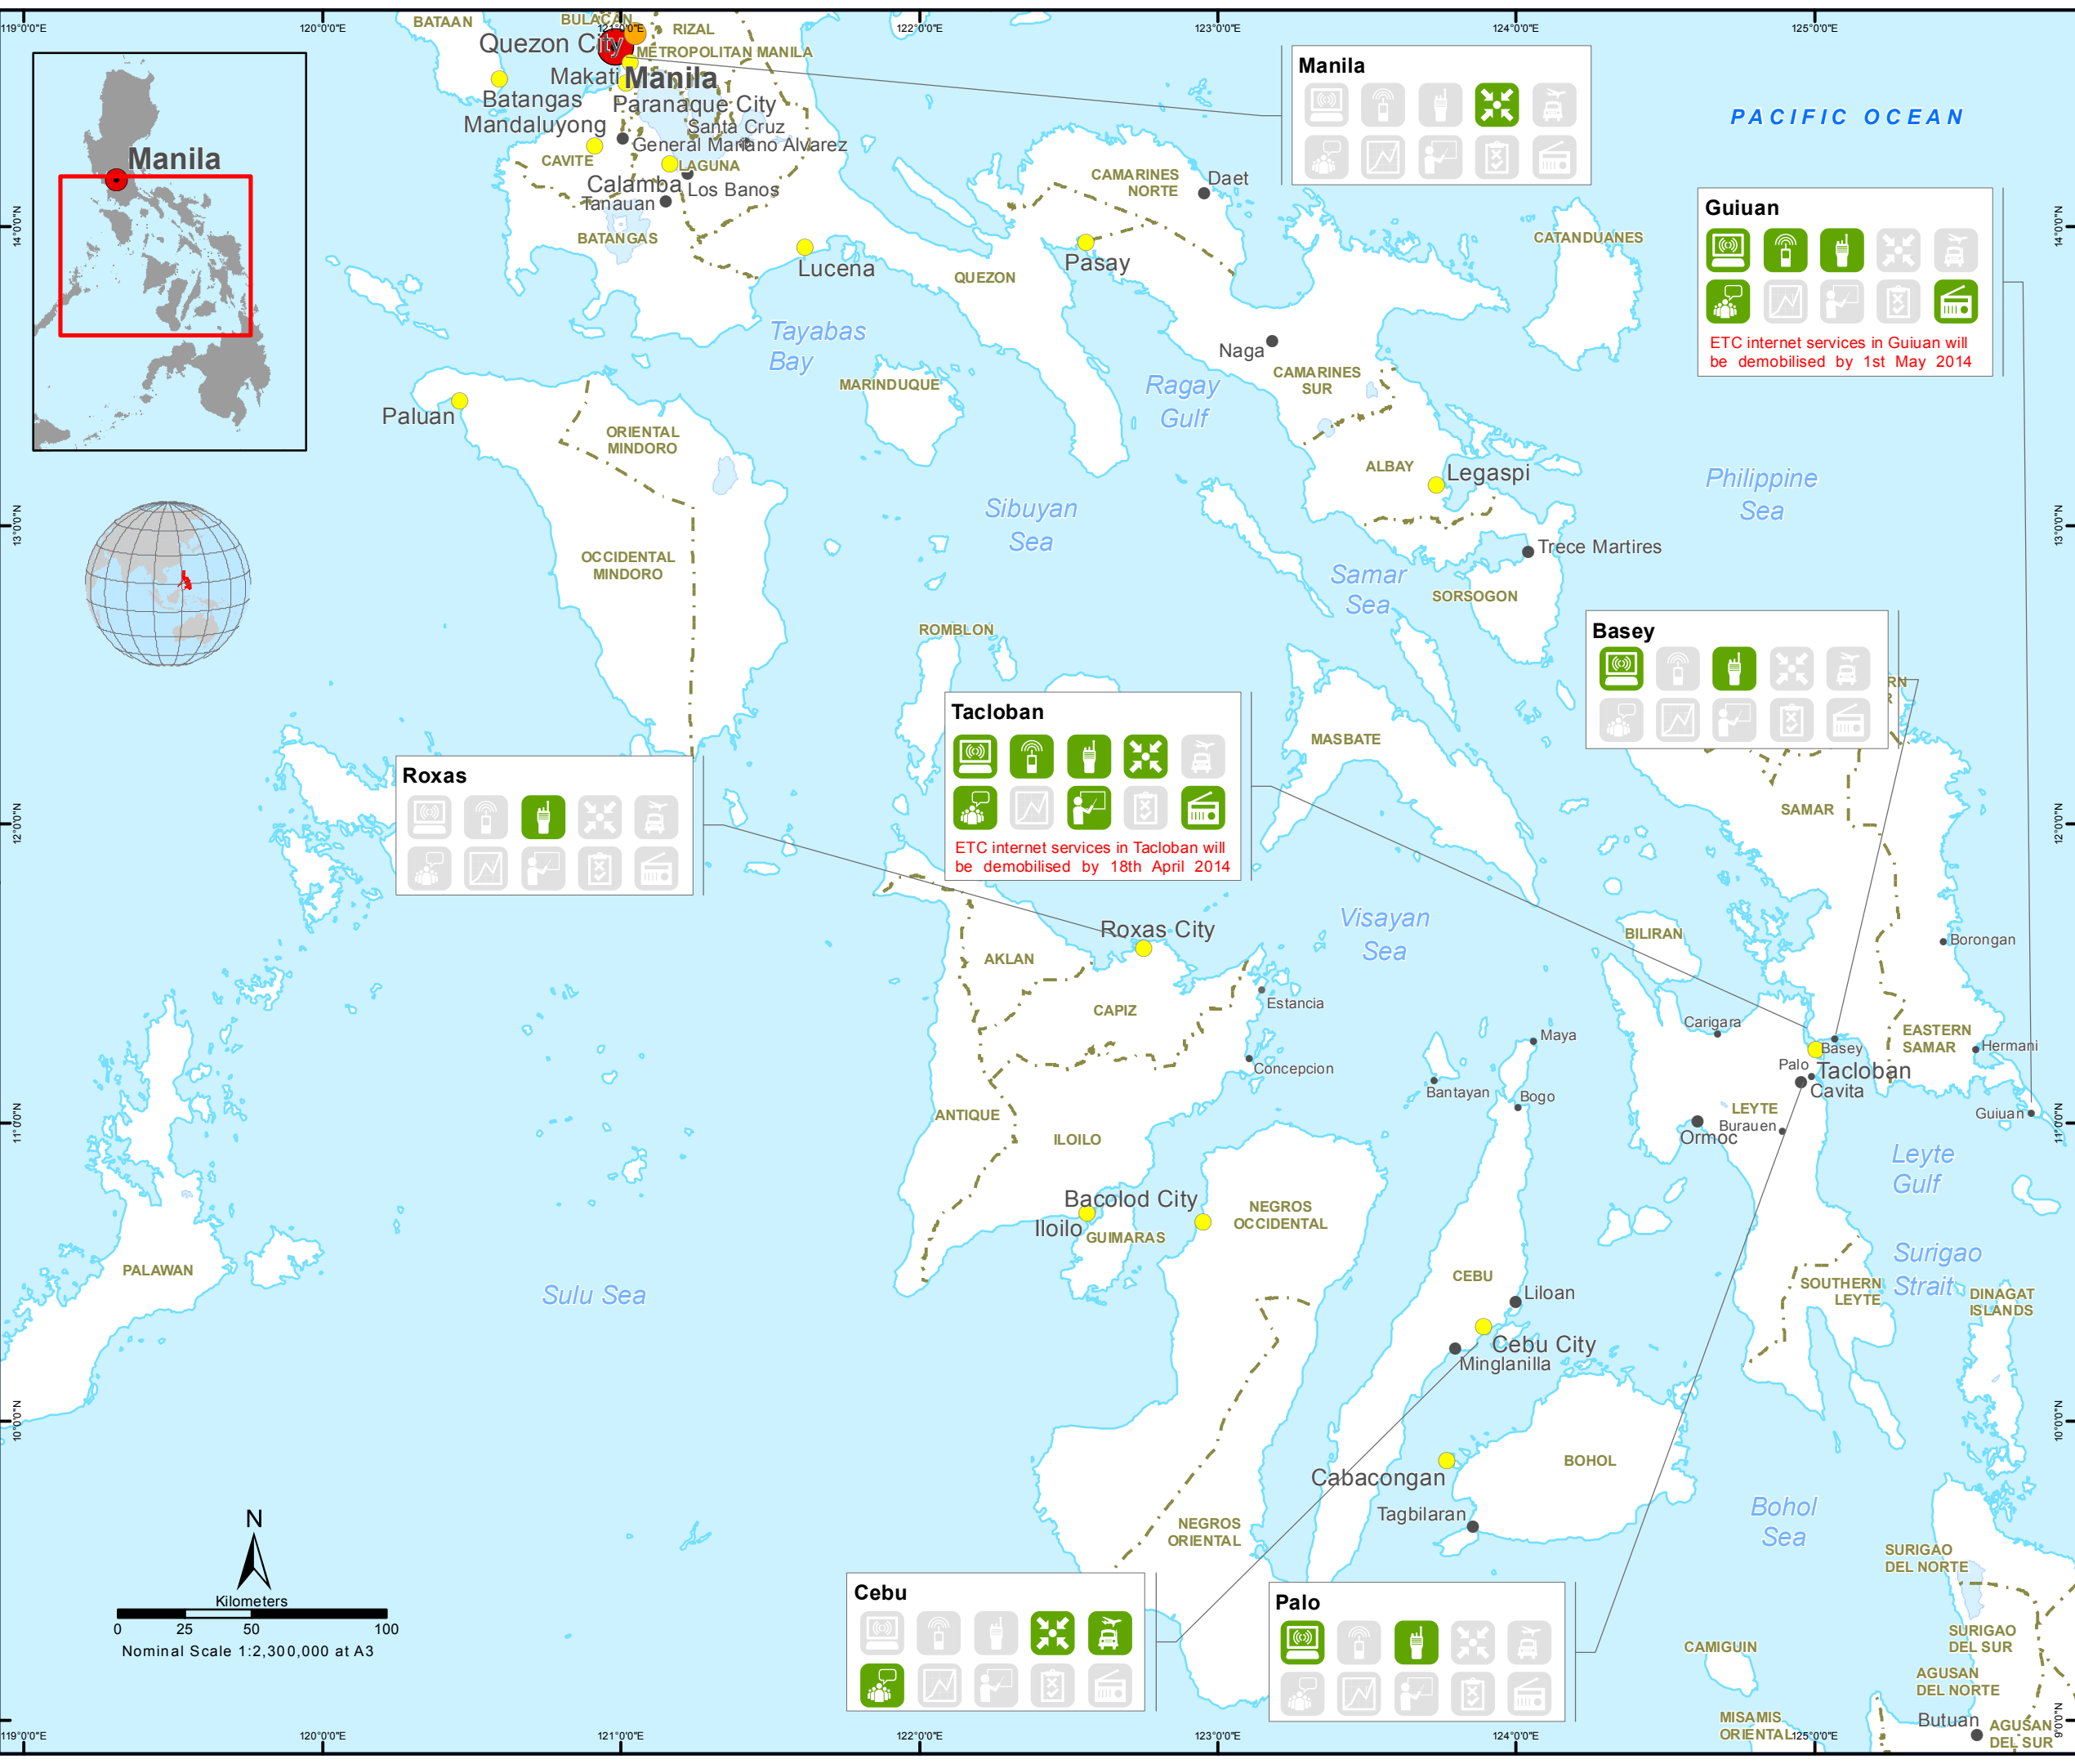

As local telecommunications services continue to become operational across all affected areas, the ETC is scaling down activities and migrating users from emergency networks to commercial providers.

-  National Capital
-  Major Town
-  Intermediate Town
-  Small Town
-  Village

-  Services being provided
-  Planned services
-  No service

Key Contacts
 ETC Coordinator: *Michael Dirksen*
 Philippines.ETC@wfp.org

Date Created: 31 Mar 2014
 Map Num: PHL_ETC_TyphoonHaiyanOperation_A3L
 Coord.System/Datum: Geographic/WGS84

Data Sources: UNGIWG, Geonames, WFP, ETC

The boundaries and names and the designations used on this map do not imply official endorsement or acceptance by the United Nations.

Map prepared by OMEP GIS
 Email: maps@logcluster.org
 Website: ETCcluster.org

Manila

Guianan

ETC internet services in Guianan will be demobilised by 1st May 2014

Basey

Tacloban

ETC internet services in Tacloban will be demobilised by 18th April 2014

Roxas

Cebu