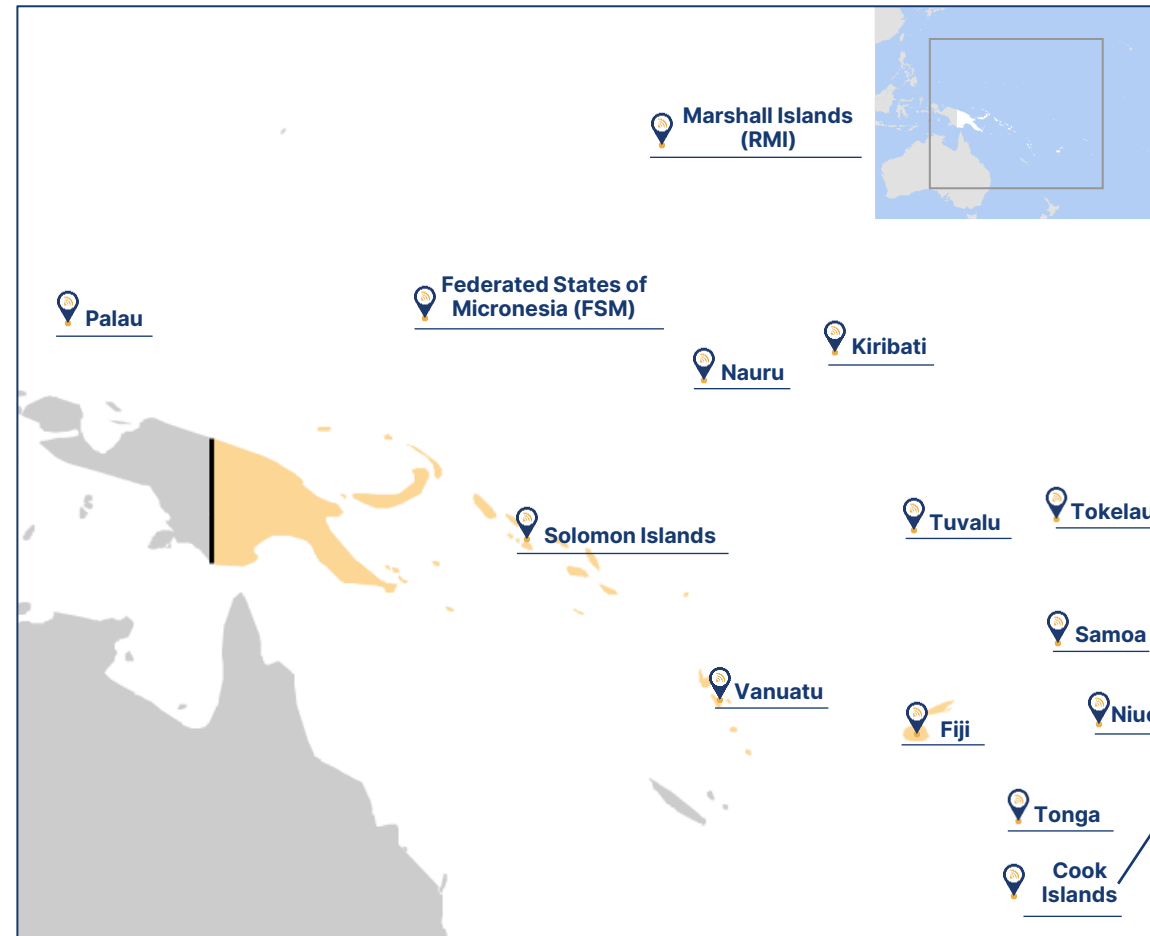

REGIONAL OVERVIEW

14
PACIFIC ISLAND COUNTRIES
offered ETC preparedness services

D- EPR
DISASTER EMERGENCY PREPAREDNESS & RESPONSE course for ICT professionals being revised for in-person delivery

PREPOSITIONING
of **COMMUNICATIONS EQUIPMENT** in Fiji as part of regional preparedness measures

IN COUNTRY

TUVALU: April
ETC conducted ICT Capacity Assessment

TONGA: April - May
ETC conducted ICT Capacity Assessment

FIJI: June
WFP/ETC moderated session on disaster resilience and emergency ICT infrastructure at Policy and Regulatory Forum held in Nadi.

Partner and donor organizations supporting the ETC in the Pacific:
WFP, USA Bureau for Humanitarian Assistance (BHA)

6 years of presence
ETC was activated in **NOVEMBER 2016**

US\$367,646 in funds
for projects in 2023