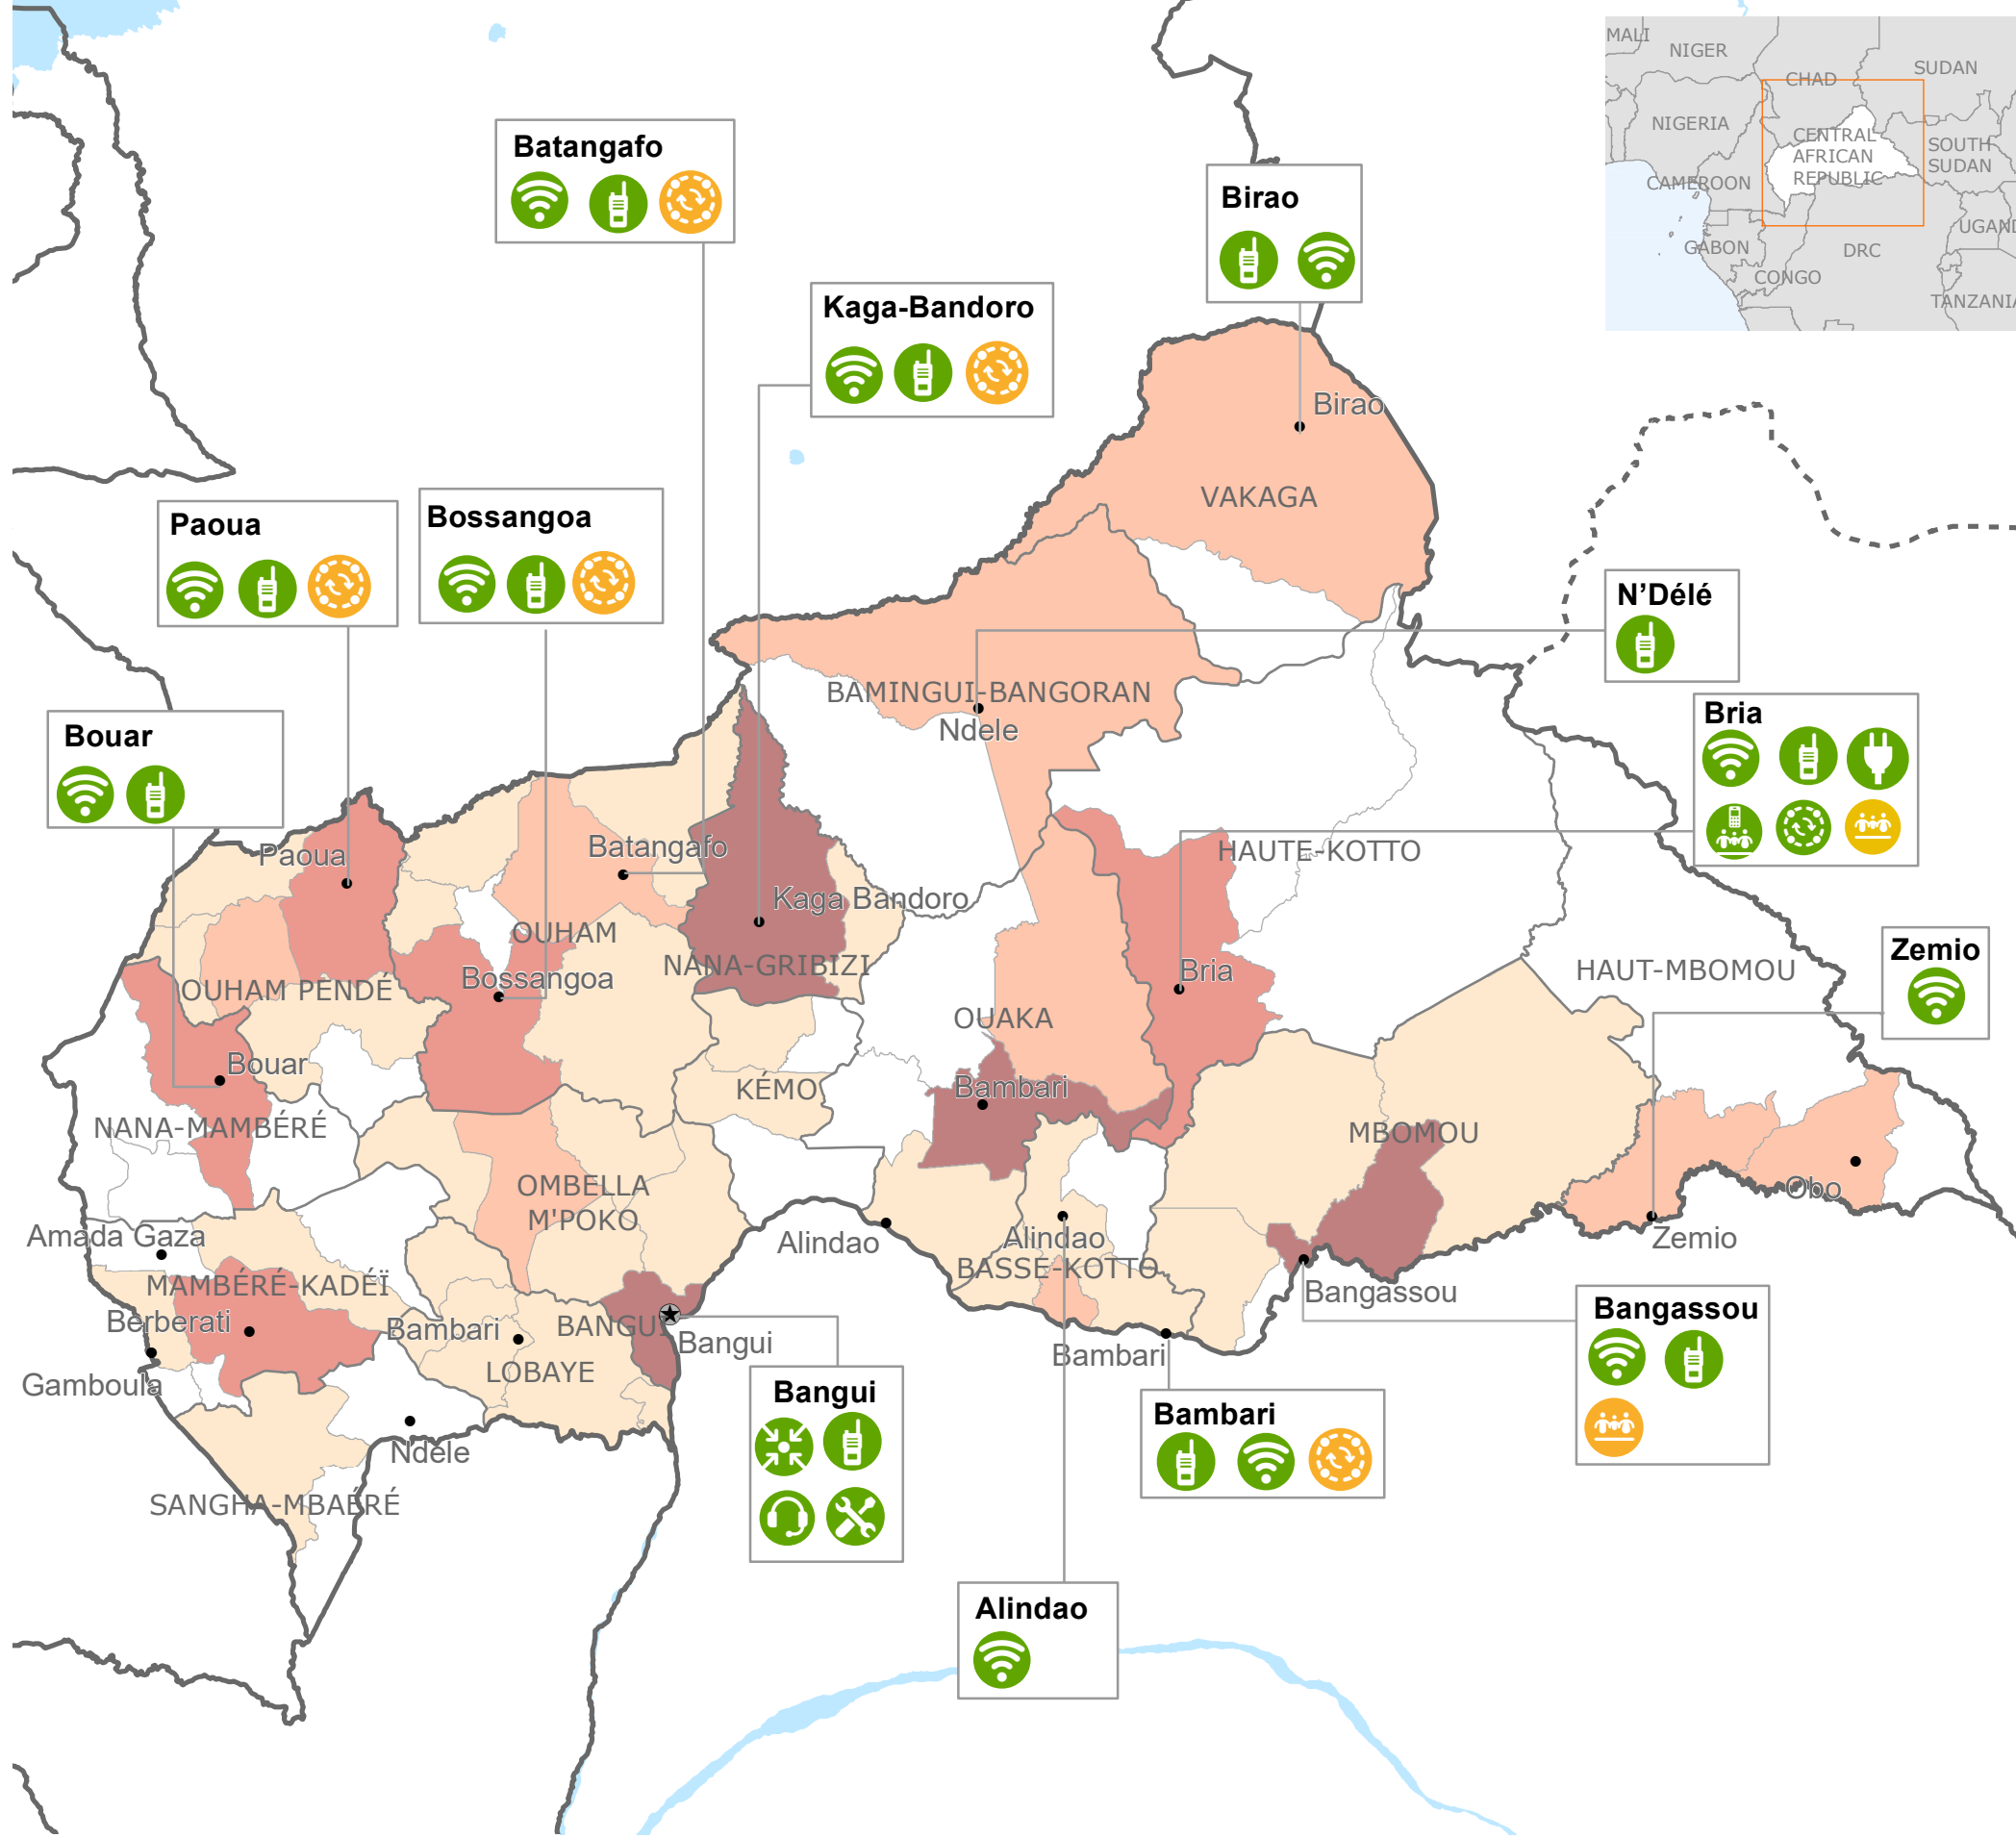

ETC provides service in

13 Common operational areas

PARTNER ORGANIZATIONS

9
Supporting ETC response in Central African Republic

2022 ETC FUNDING APPEAL

23%

Received: USD 450,000
Requirement: USD 1.9 million

ETC Coordinator: Francis Koroma

Email: CAR.ETC@wfp.org

For more information:
www.etcluster.org/emergencies/central-african-republic-conflict

The designations employed and the presentation of material in the map(s) do not imply the expression of any opinion on the part of WFP concerning the legal or constitutional status of any country, territory, city or sea, or concerning the delimitation of its frontiers or boundaries.

This dashboard is based on the best information available at the time of production. Provision of the services included are dependent upon funding and access conditions. Locations are proposed only and subject to final confirmation with humanitarian partners.

Data sources: WFP, UNGIWI, GeoNames, GAUL, OCHA

Coordination	Security Communications (Radio)	Phone Booth	National Capital	No. of Humanitarian Organizations 0 1 - 7 8 - 13 14 - 22 23 - 33	N 0 50 100 km Service Provided Service Planned Service Non-Operational
ICT Helpdesk	COVID-19 call centre	Charging station	Intermediate Town		
Internet connectivity	Common Feedback Mechanism (CFM)	Services for communities - Learning and Information Centre	International boundary Undetermined boundary Prefecture boundary Sous Prefecture boundary